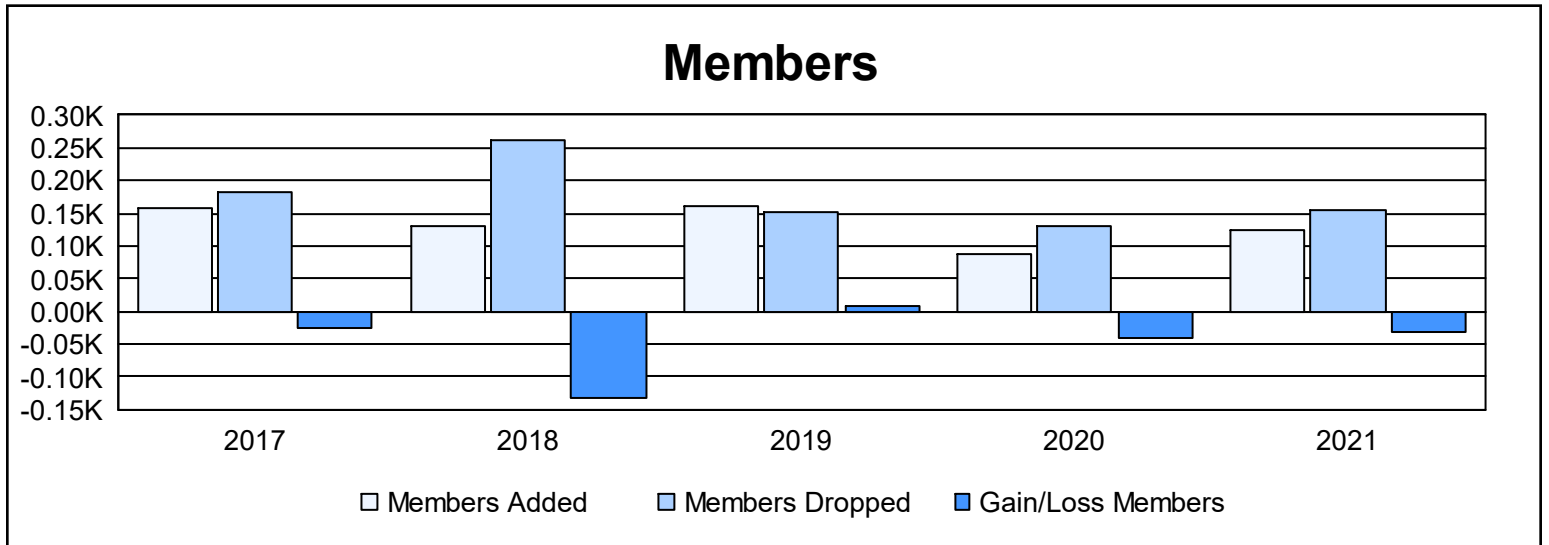

Year	New Clubs	Dropped Clubs	Gain/ Loss Clubs	New Members	Charter Members	Reinstate Members	Transfer Members	Total Member Added	Total Members Dropped	Gain/ Loss Members
2016-2017	0	1	-1	145	3	3	6	157	183	-26
2017-2018	0	2	-2	112	0	9	8	129	261	-132
2018-2019	1	0	1	125	26	7	3	161	152	9
2019-2020	0	0	0	77	1	4	6	88	129	-41
2020-2021	2	0	2	67	52	2	3	124	155	-31
<b>Average</b>	<b>1</b>	<b>1</b>	<b>0</b>	<b>105</b>	<b>16</b>	<b>5</b>	<b>5</b>	<b>132</b>	<b>176</b>	<b>-44</b>

### Membership Composition June 2021 Cumulative