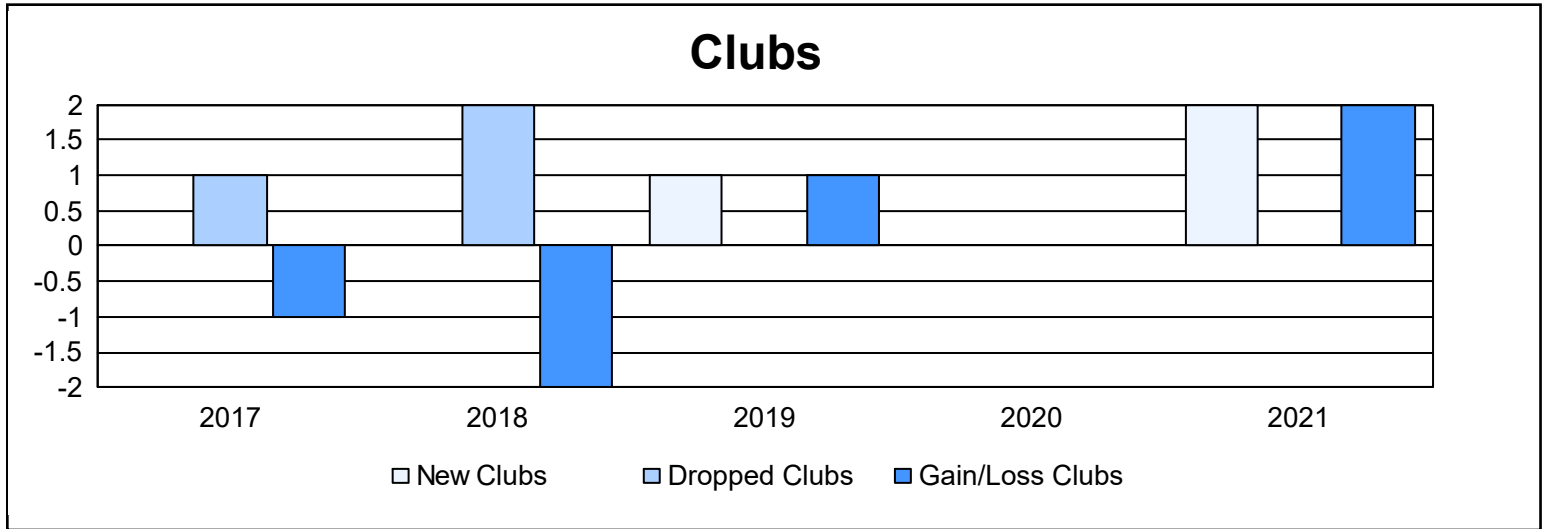

Year	New Clubs	Dropped Clubs	Gain/ Loss Clubs	New Members	Charter Members	Reinstate Members	Transfer Members	Total Member Added	Total Members Dropped	Gain/ Loss Members
2016-2017	0	1	-1	145	3	3	6	157	183	-26
2017-2018	0	2	-2	112	0	9	8	129	261	-132
2018-2019	1	0	1	125	26	7	3	161	152	9
2019-2020	0	0	0	77	1	4	6	88	129	-41
2020-2021	2	0	2	67	52	2	3	124	155	-31
<b>Average</b>	<b>1</b>	<b>1</b>	<b>0</b>	<b>105</b>	<b>16</b>	<b>5</b>	<b>5</b>	<b>132</b>	<b>176</b>	<b>-44</b>

### Membership Composition June 2021 Cumulative